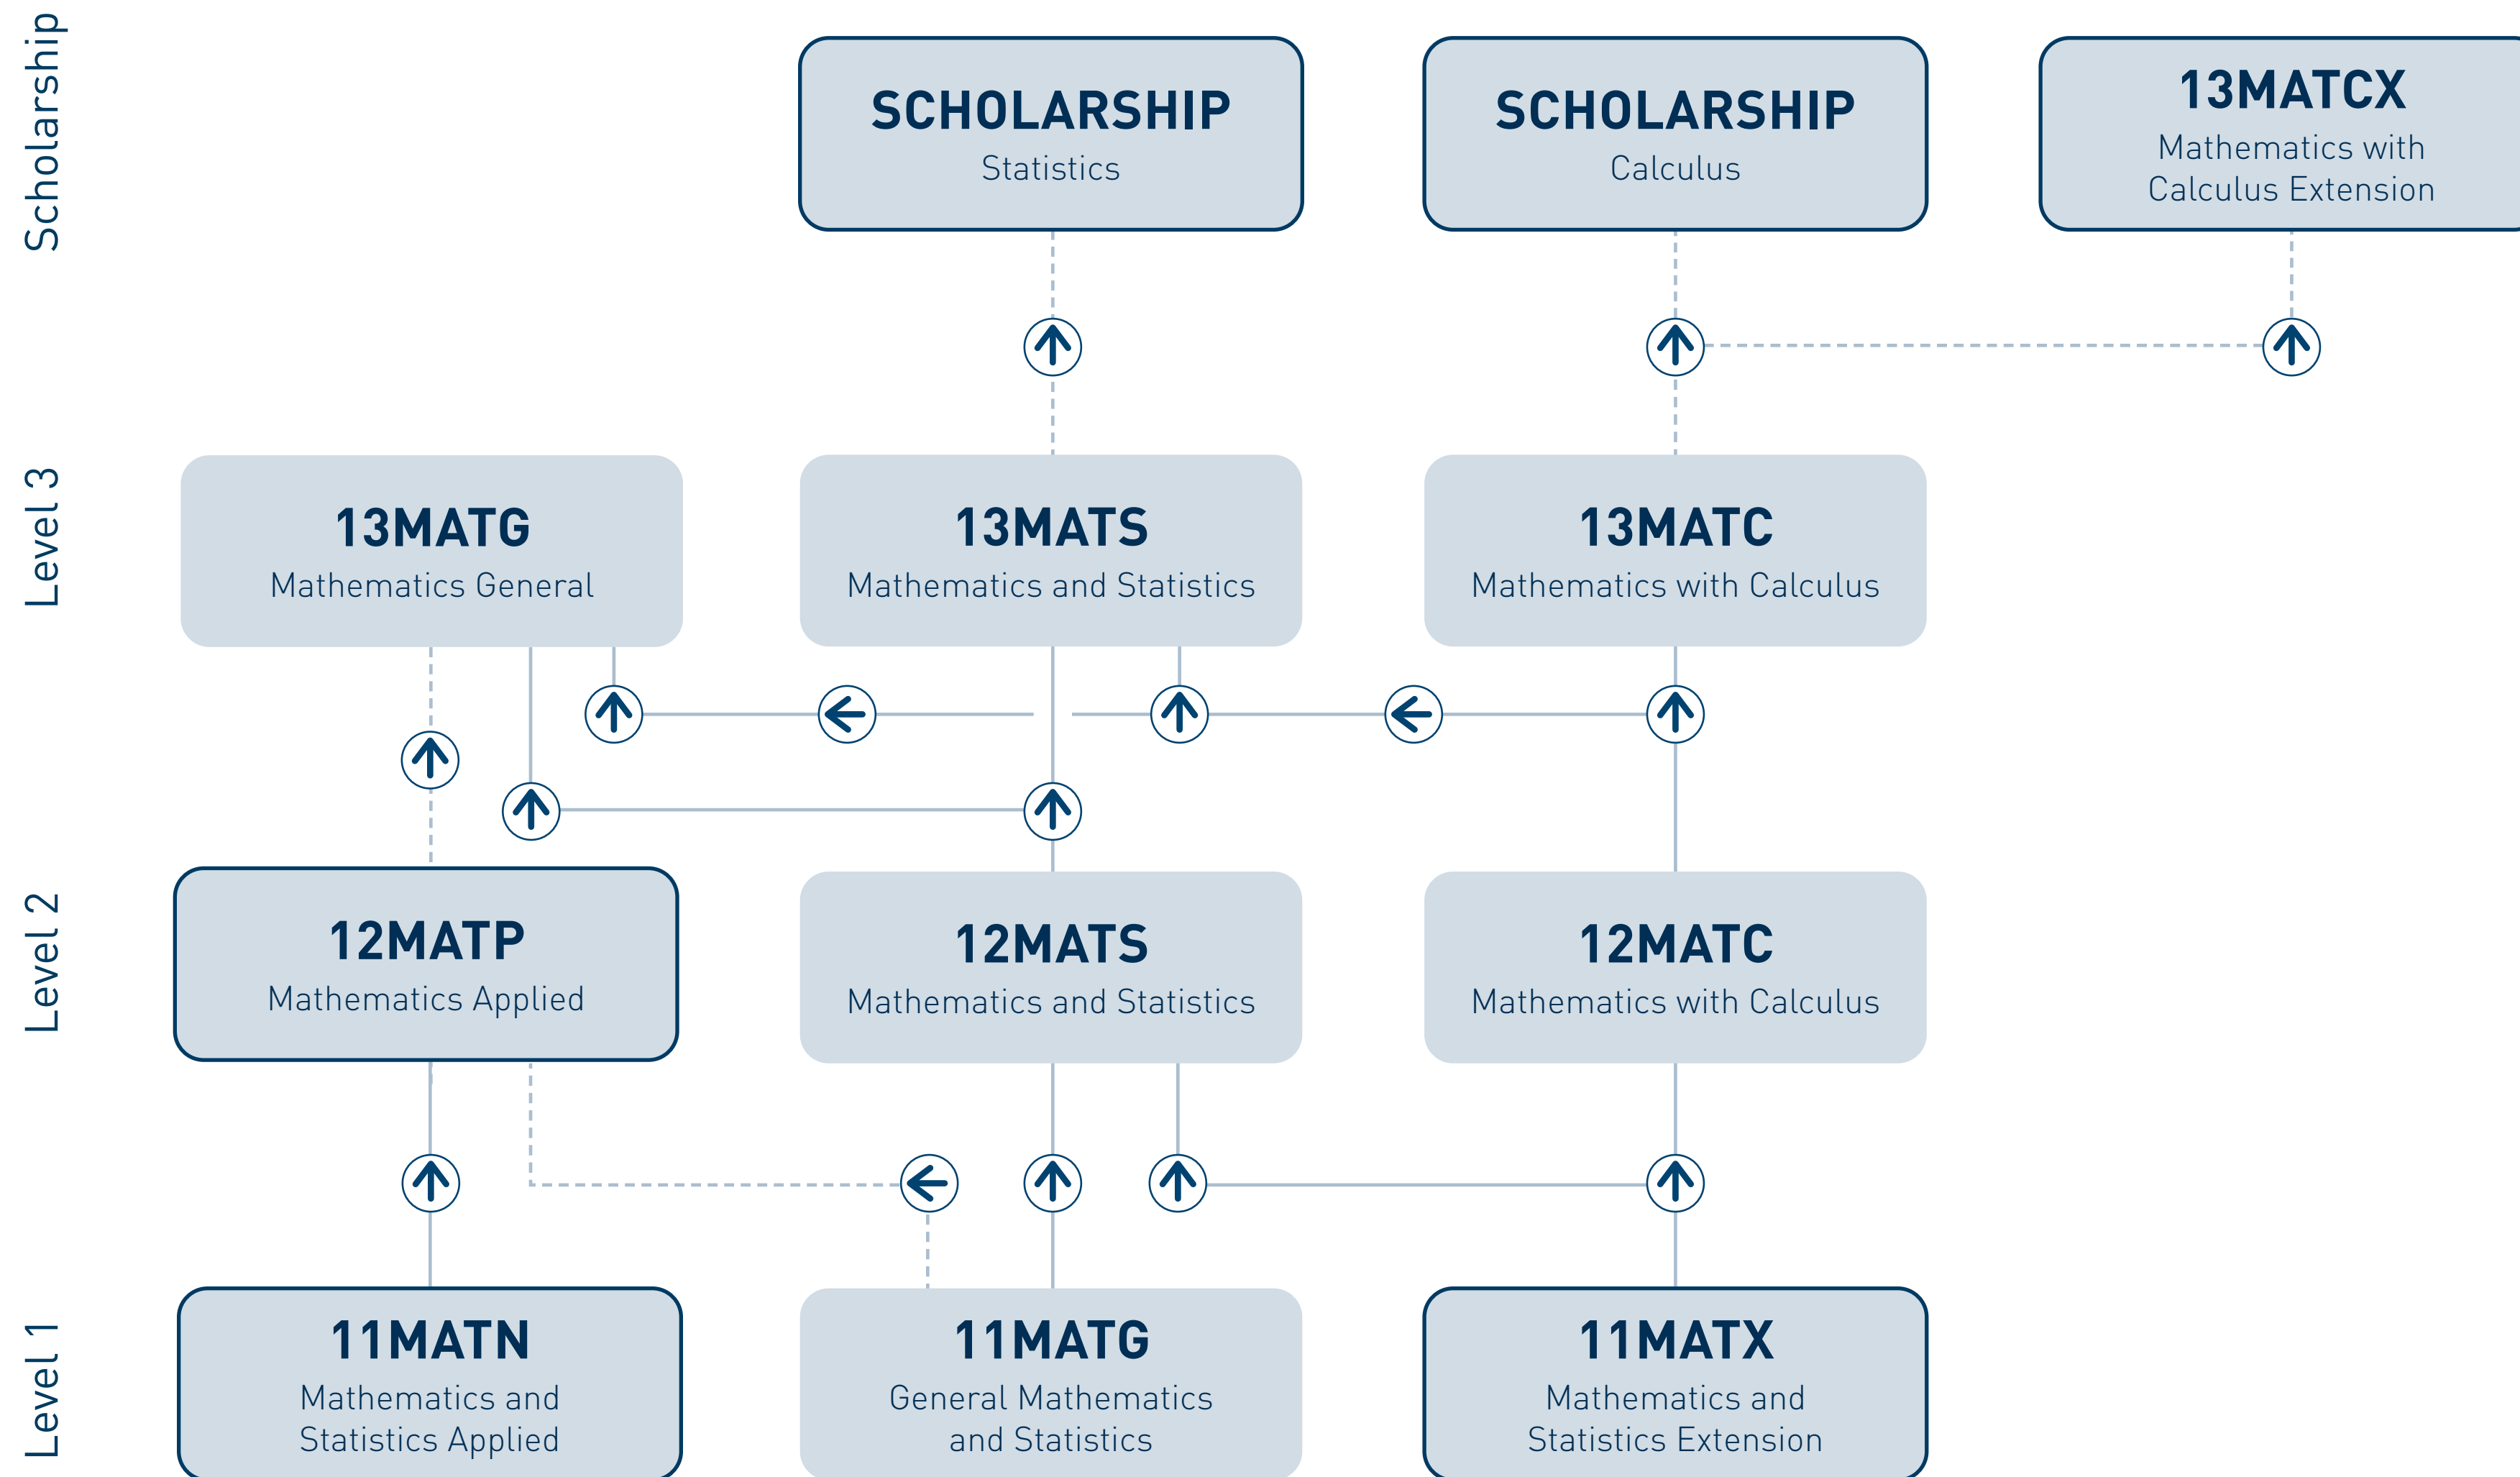

Mathematics and Statistics

St Andrew's College

NOTE:

It is compulsory for all students to enrol in one core Mathematics subject each year.

KEY:

----- Indicates pathway requiring HOD approval

No pre-requisite required

Pre-requisite required or at discretion of HOD

Entry to subject by selection